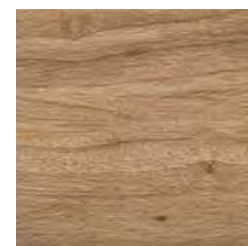

HONEY

FOREST

FOR THOSE IN SEARCH OF A WOOD-LOOK STONEWARE FLOOR COVERING, FOREST IS AN EXCELLENT SOLUTION. FOREST IS INSPIRED BY TWO DIFFERENT TIMBERS, AVAILABLE IN 4 DIFFERENT COLOURS IDEAL FOR RESIDENTIAL AND CONTRACT PROJECTS.

CHARACTERISTICS

EDGE PROFILE
NON-RECTIFIED

MATERIAL
PORCELAIN

THICKNESS
8MM

FINISH
MATT

SHADE VARIATION
MODERATE

FLOOR & WALL
700 X 100MM