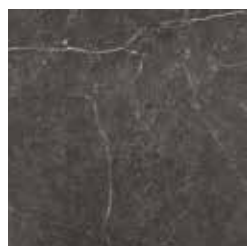

FLOOR & WALL

GRAPHITE