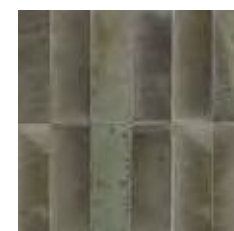

GREY

WATERCOLOUR

WITH A PALETTE OF FIVE COLOURS, WATERCOLOUR IS A FANTASTIC SMALL FORMAT RANGE SUITABLE FOR ALL APPLICATIONS DUE TO ITS PORCELAIN MATERIAL. THE SUPER GLOSSY FINISH REALLY MAKES THIS RANGE STAND OUT ALONGSIDE THE VARIATION BETWEEN TILES.