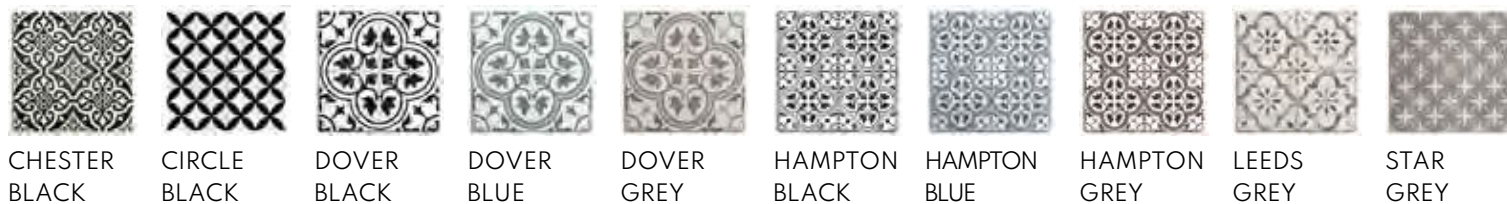

CHESTER BLACK   CIRCLE BLACK   DOVER BLACK   DOVER BLUE   DOVER GREY   HAMPTON BLACK   HAMPTON BLUE   HAMPTON GREY   LEEDS GREY   STAR GREY

TRADITION

TIMELESS ELEGANCE MEETS DURABILITY
IN THIS CLASSIC FLOOR TILE,
PERFECT FOR ADDING A TOUCH OF
SOPHISTICATION TO ANY SPACE.

CHARACTERISTICS

EDGE PROFILE
NON-RECTIFIED

MATERIAL
PORCELAIN

THICKNESS
9MM

FINISH
MATT

SHADE VARIATION
LOW

FLOOR
& WALL
450 X 450MM