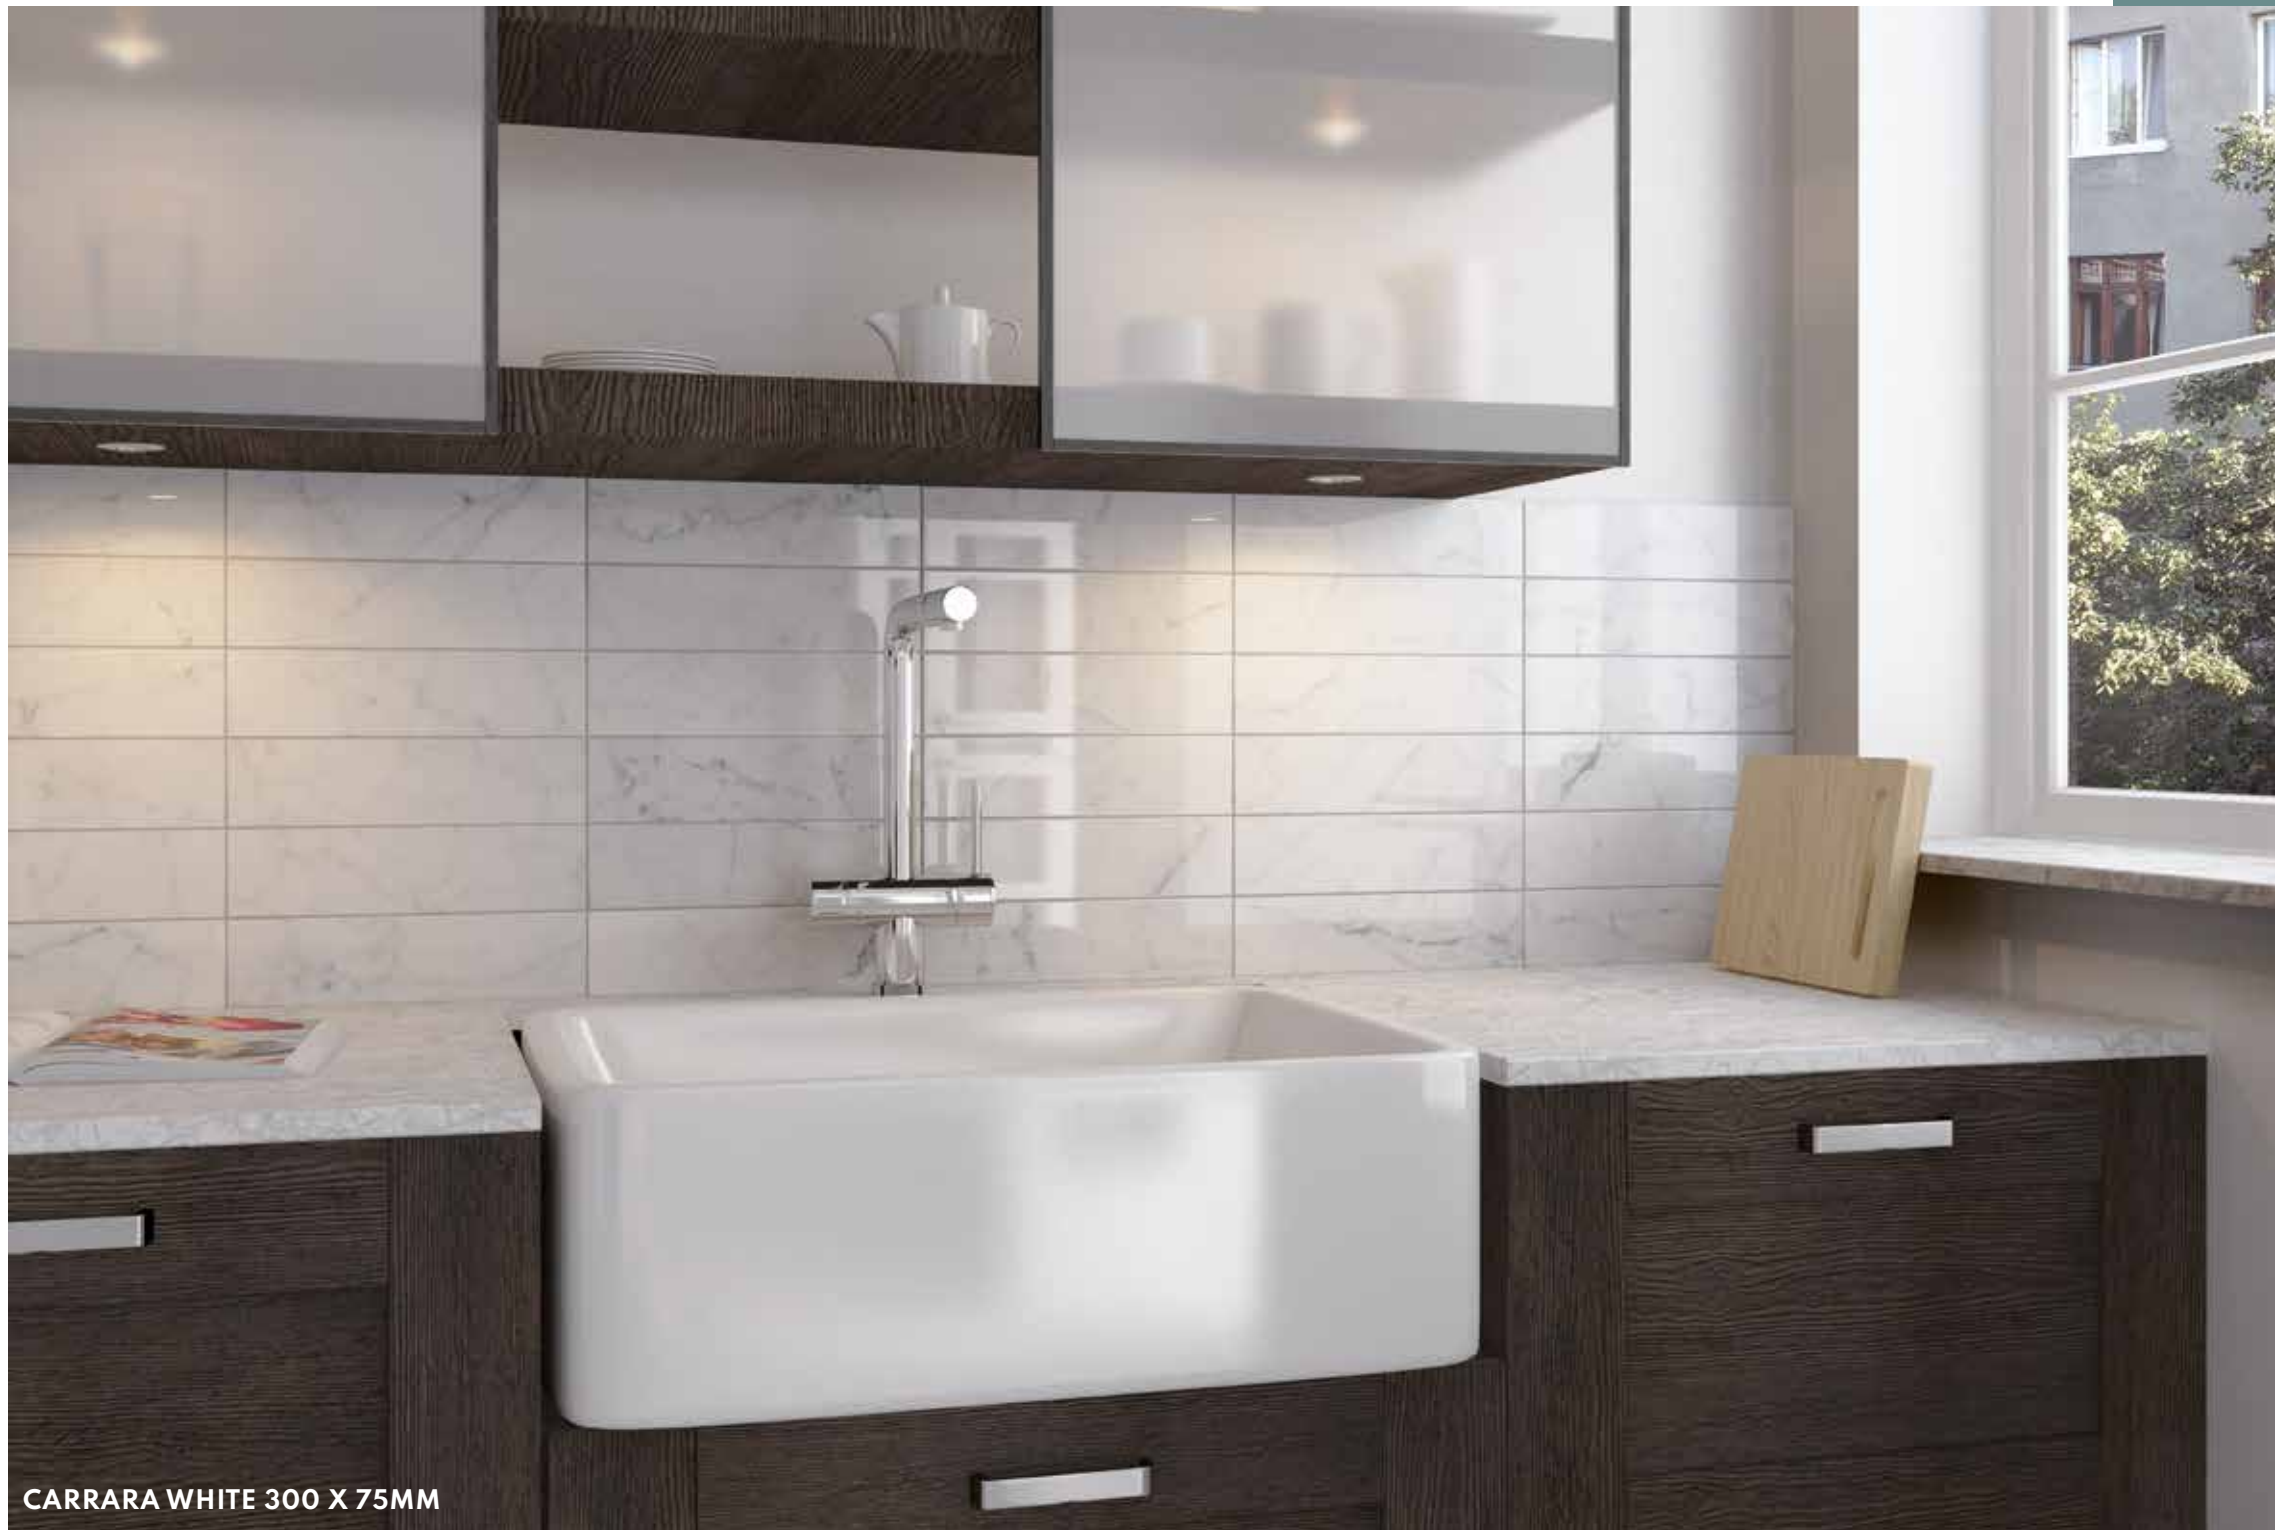

CHARACTERISTICS

EDGE PROFILE
RECTIFIED

MATERIAL
PORCELAIN

THICKNESS
9.4MM

FINISH
MATT

SHADE VARIATION
MODERATE

FLOOR,
WALL & DÉCOR
595 X 295MM

FLOOR & WALL
595 X 595MM