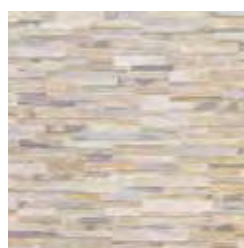

WALL

BEIGE

CUMBRIA

THE NEW CUMBRIA COVERING REPRODUCES ON PORCELAIN STONEWARE STONE CUBICS ON THREE LEVELS THAT CREATE DIFFERENT PERCEPTIONS OF DEPTH AND CREATE A RHYTHM ON THE WALL WITH A PLEASANT NATURAL EFFECT.

CHARACTERISTICS

EDGE PROFILE
NON-RECTIFIED

MATERIAL
PORCELAIN

THICKNESS
10MM

FINISH
NATURAL

SHADE VARIATION
HIGH

WALL
610 X 150MM