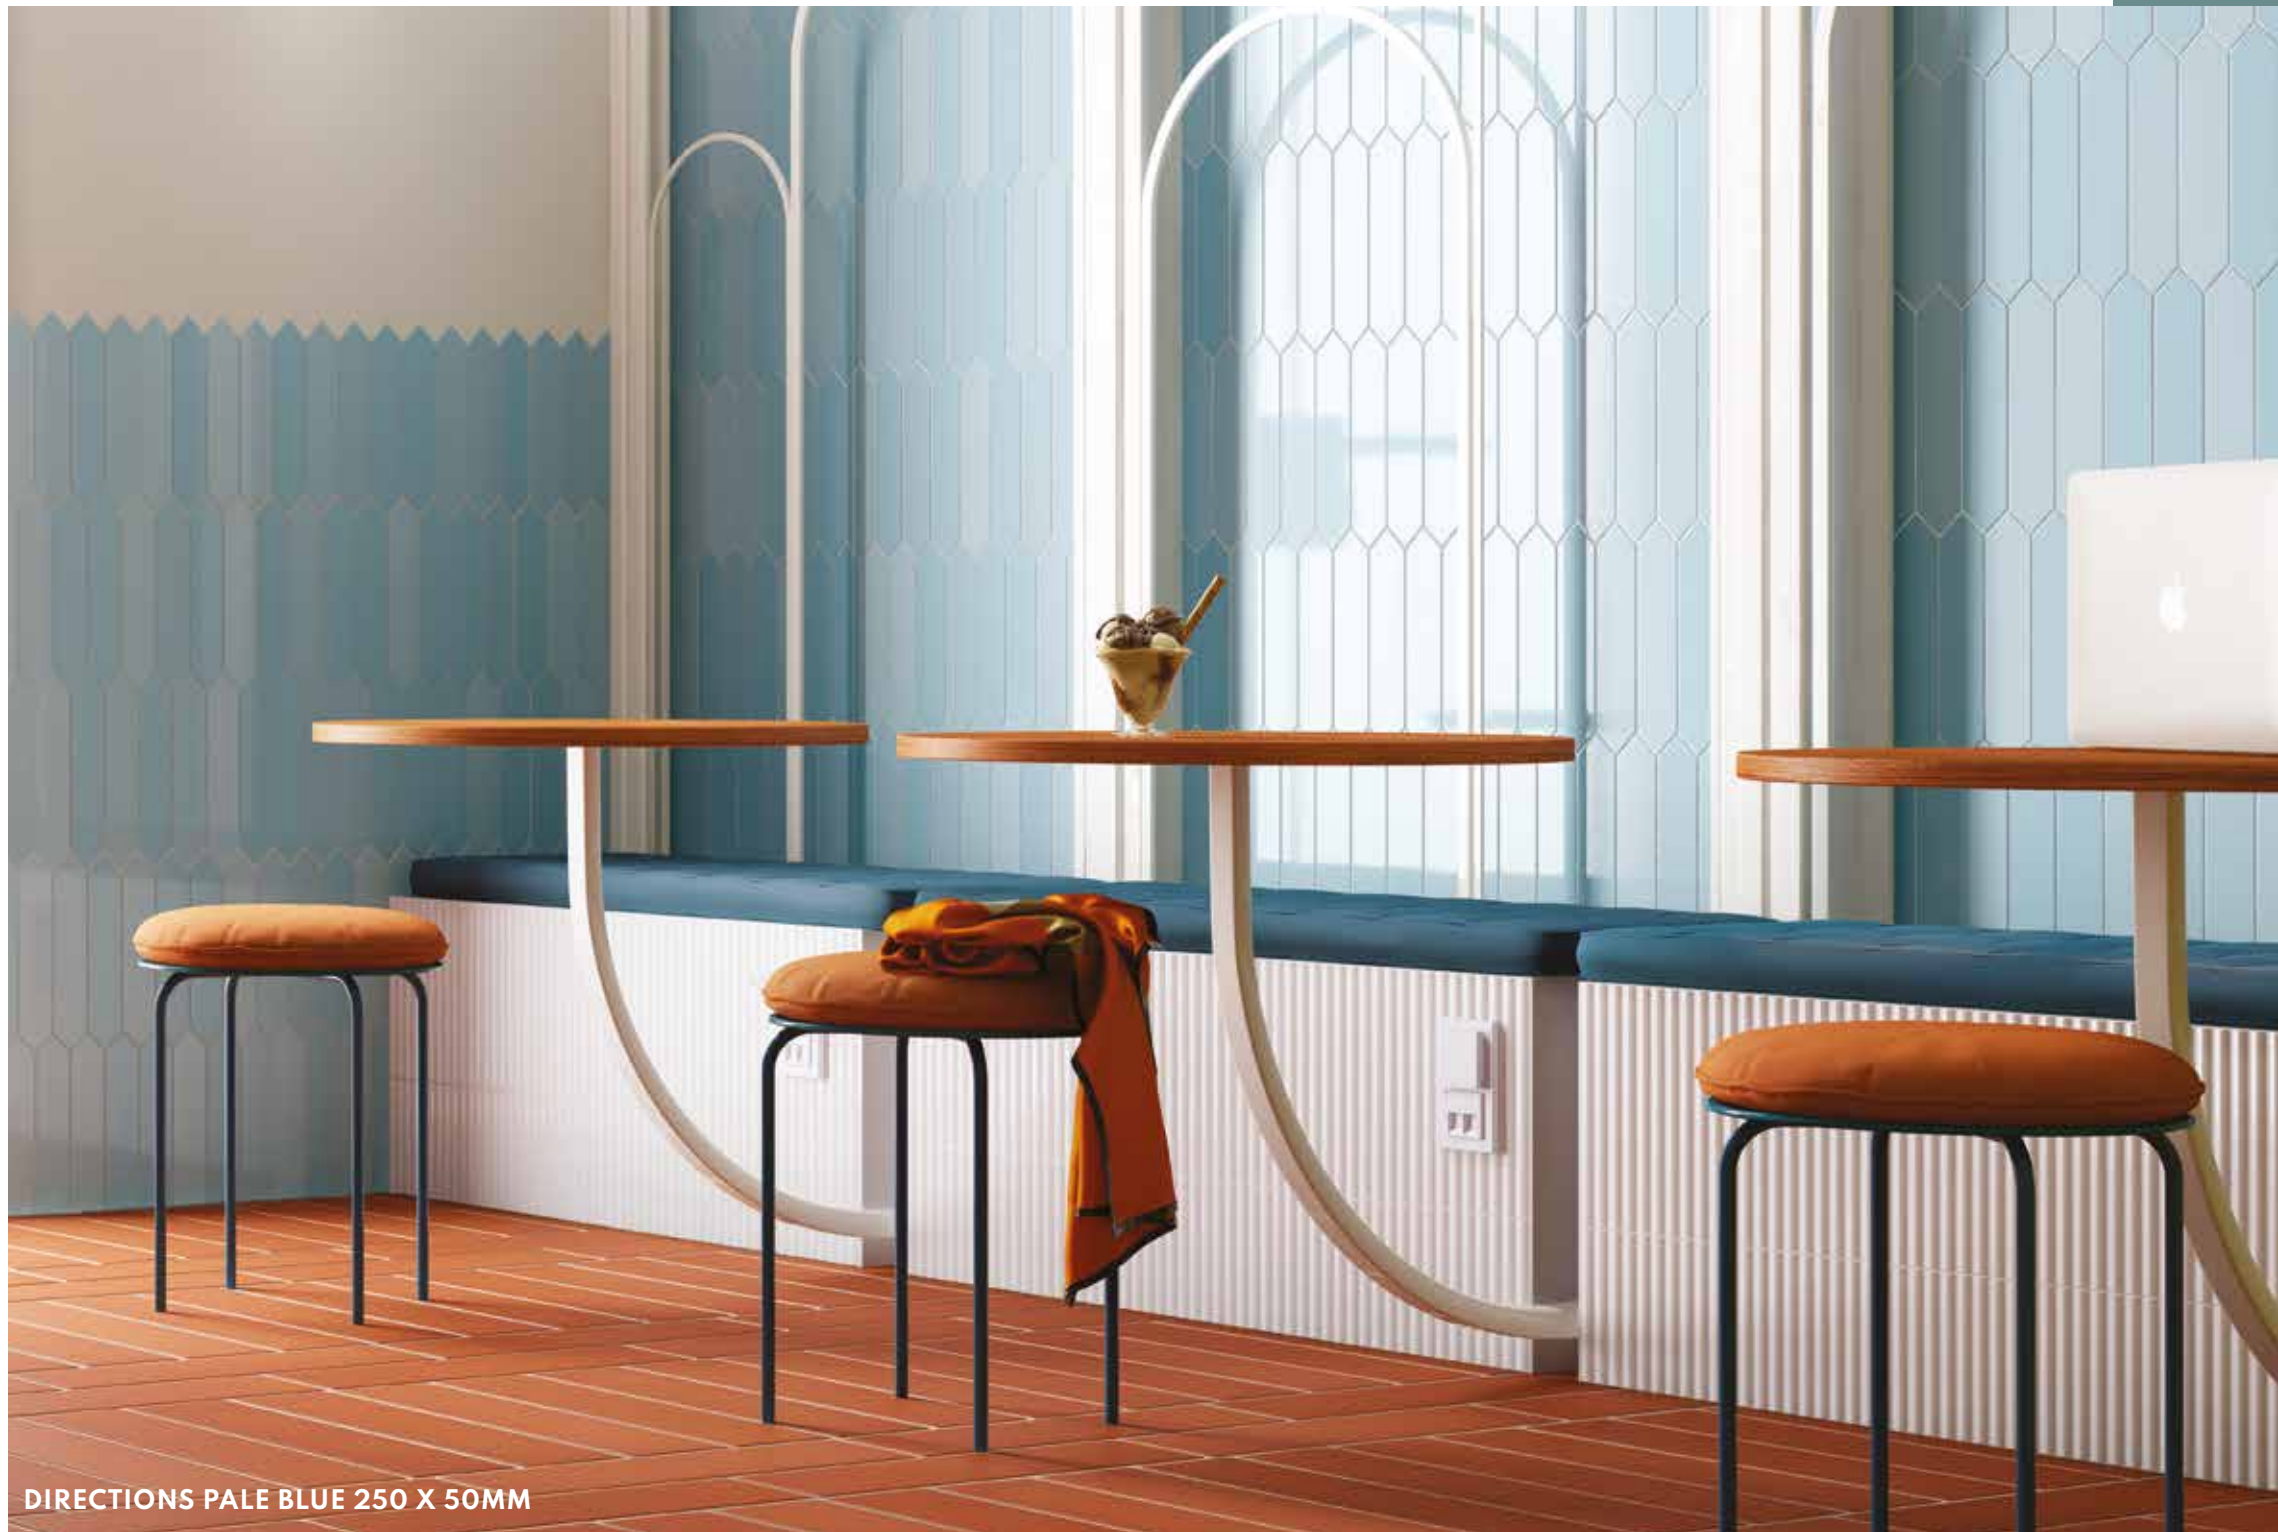

CHARACTERISTICS

EDGE PROFILE
RECTIFIED

MATERIAL
PORCELAIN

THICKNESS
10MM

FINISH
SEMI-POLISHED

SHADE VARIATION
HIGH

FLOOR
& WALL
600 X 300MM

FLOOR
& WALL
600 X 600MM