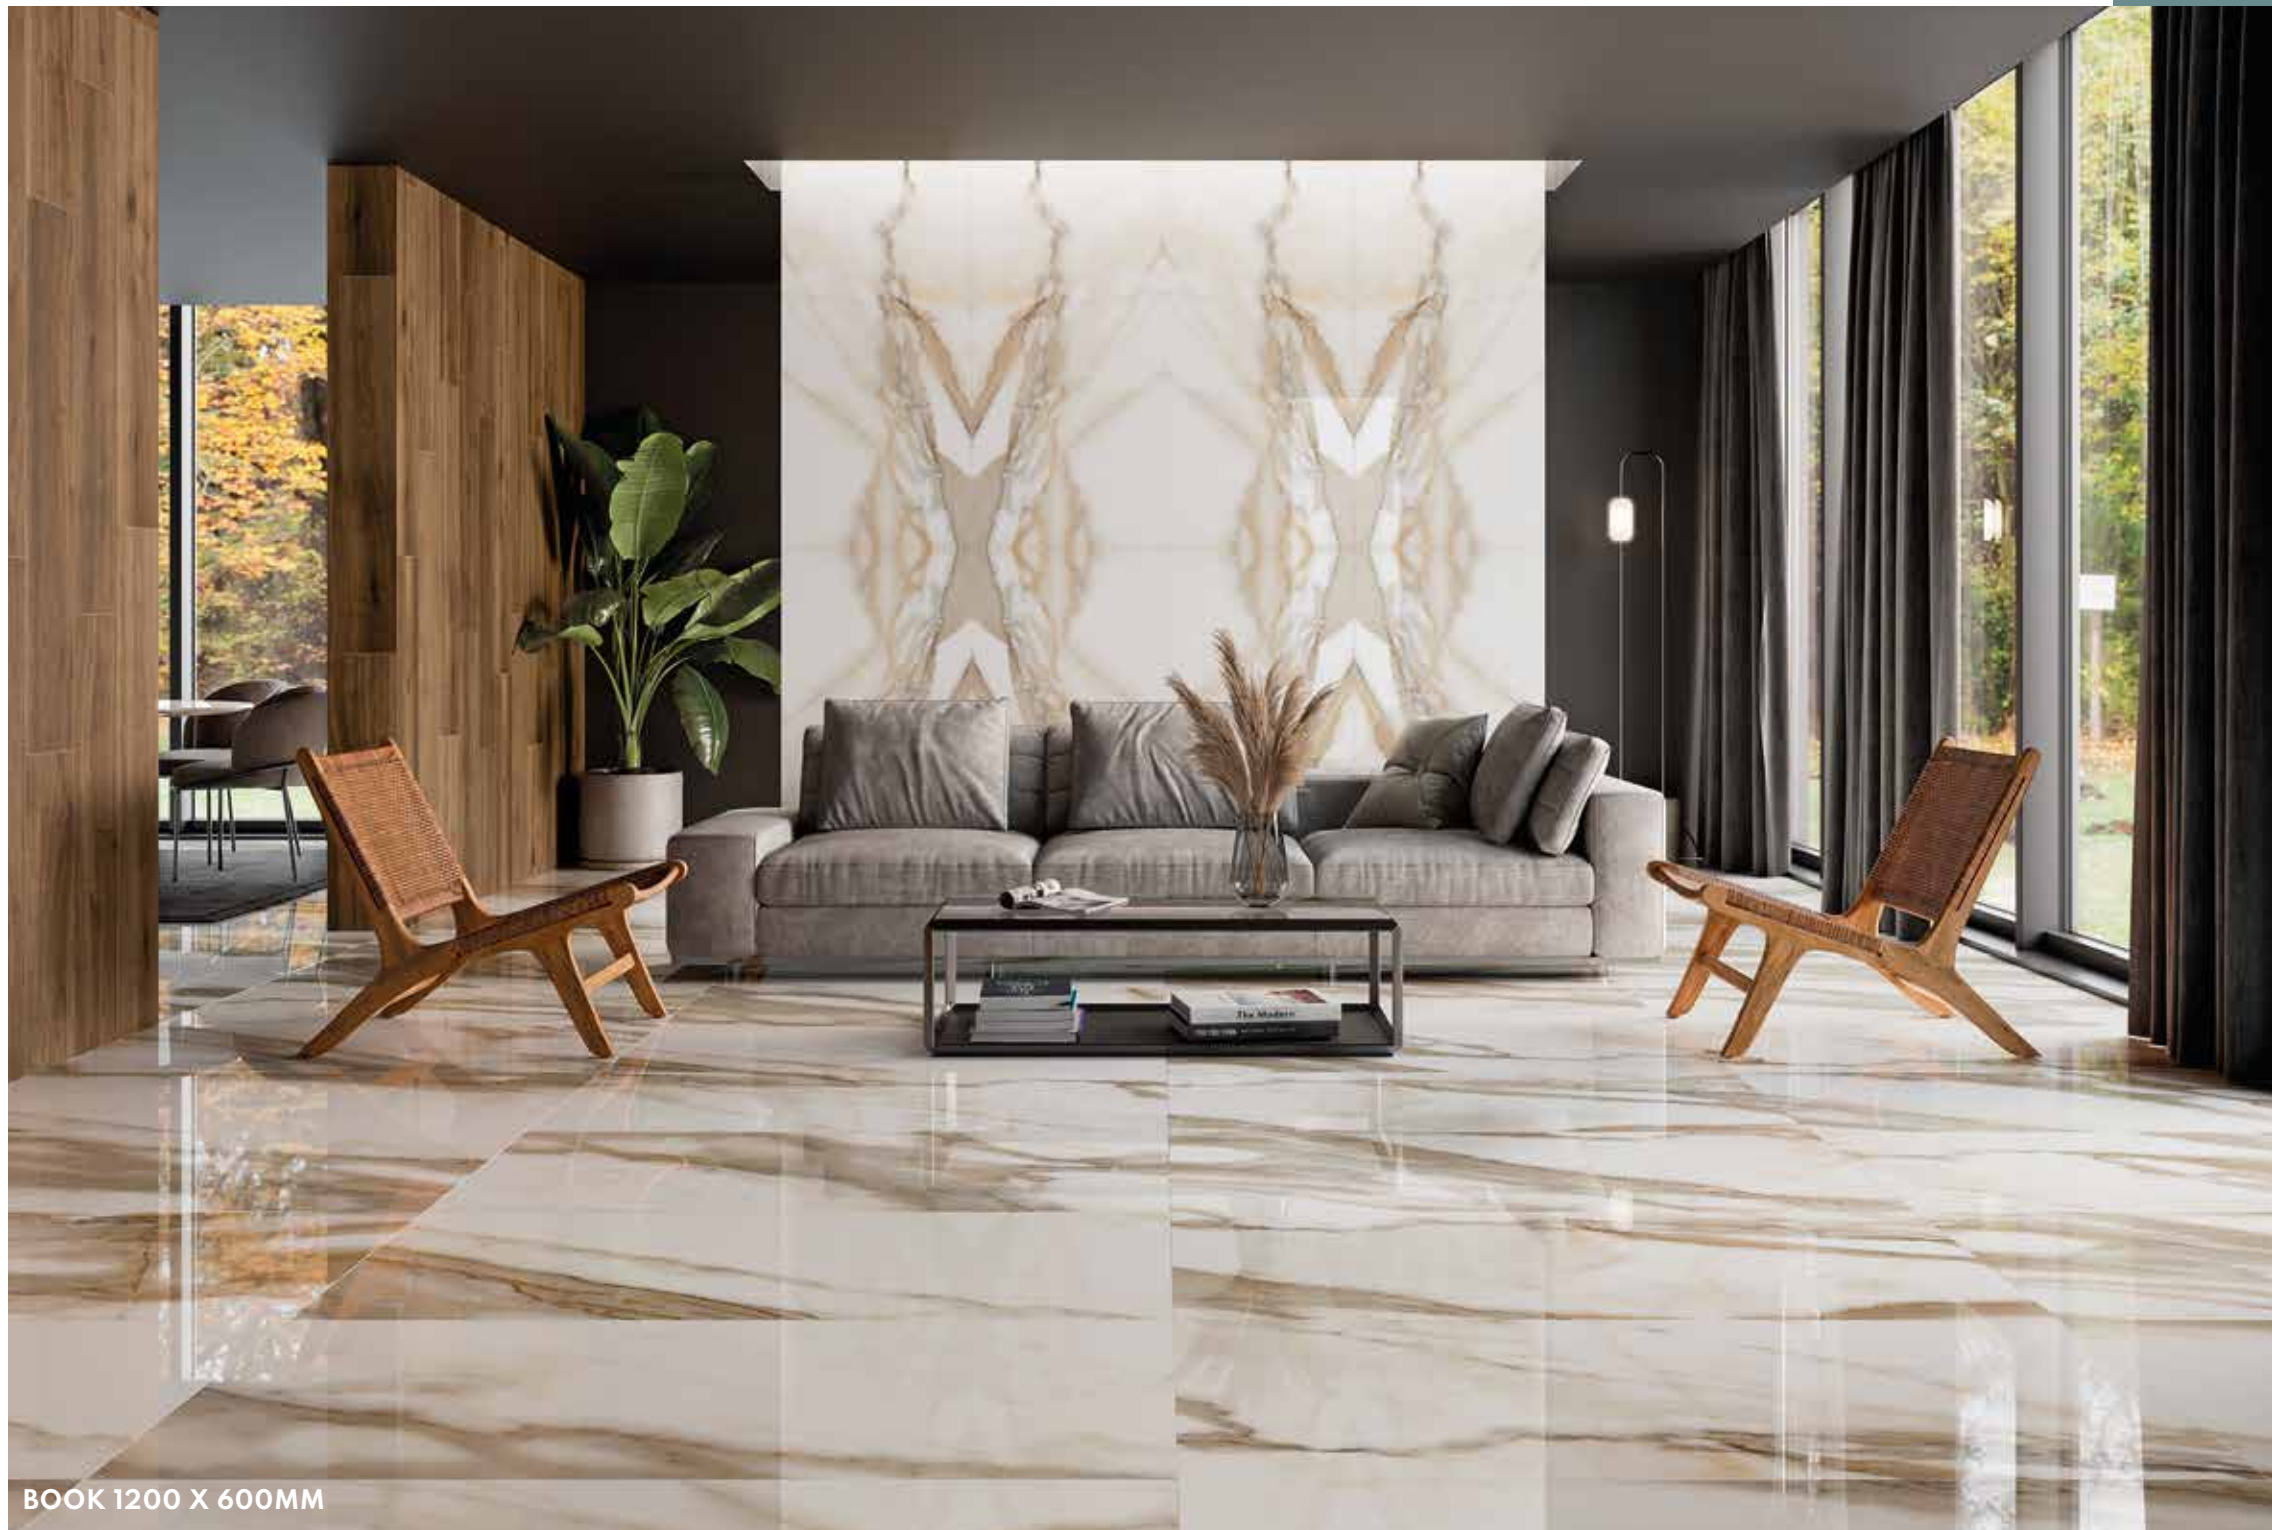

BOOK 1200 X 600MM

FLOOR & WALL

BOOK

THE CLASSICS NEVER FAIL.
OUR VERSION OF THE FAMOUS
CALACATTA MARBLE IS BASED ON THE
INTENTION OF MAINTAINING THE ESSENCE
OF THIS SPECTACULAR MATERIAL.
WITH A PART A AND PART B AS A BOOK
MATCH DESIGN TO COMPLIMENT THIS
RANGE.

CHARACTERISTICS

EDGE PROFILE
RECTIFIED

MATERIAL
PORCELAIN

THICKNESS
10MM

FINISH
POLISHED / MATT

SHADE VARIATION
MODERATE

FLOOR
& WALL
1200 X 600MM