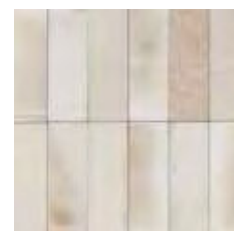

WATERCOLOUR GREEN & WHITE 150 X 50MM

BEIGE