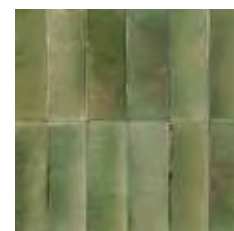

WALL

GREEN

WATERCOLOUR

WITH A PALETTE OF FIVE COLOURS, WATERCOLOUR IS A FANTASTIC SMALL FORMAT RANGE SUITABLE FOR ALL APPLICATIONS DUE TO ITS PORCELAIN MATERIAL. THE SUPER GLOSSY FINISH REALLY MAKES THIS RANGE STAND OUT ALONGSIDE THE VARIATION BETWEEN TILES.

CHARACTERISTICS

EDGE PROFILE
NON-RECTIFIED

MATERIAL
PORCELAIN

THICKNESS
10MM

FINISH
GLOSS

SHADE VARIATION
HIGH

WALL
150 X 50MM