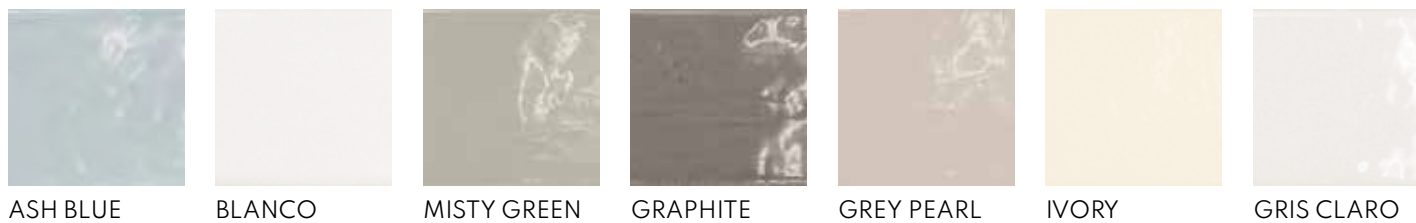

WALL

COUNTY

THE BEAUTIFUL COLOUR PALETTE AND DEEP GLAZES ARE FIRED ONTO A GENTLY UNDULATING BODY, CREATING THE APPEARANCE OF A HANDCRAFTED TILE.

CHARACTERISTICS

EDGE PROFILE
NON-RECTIFIED

MATERIAL
CERAMIC

THICKNESS
9MM

FINISH
GLOSS

SHADE VARIATION
MODERATE

WALL
200 X 65MM