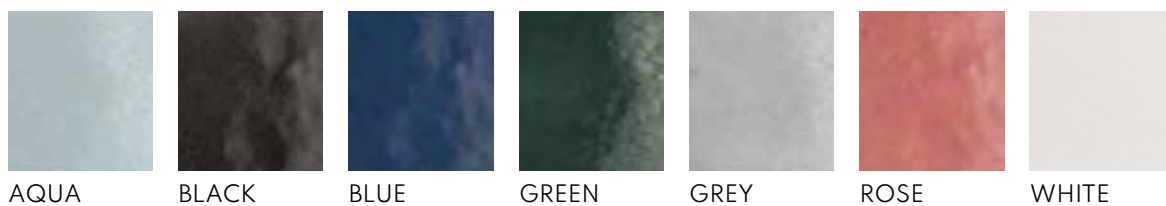

WALL

VICTORIA

VICTORIA IS A SMALL FORMAT WALL TILE WITH VARIATION IN COLOUR. THAT IS WHAT MAKES IT VERY EYE-CATCHING AND UNIQUE.

CHARACTERISTICS

EDGE PROFILE
NON-RECTIFIED

MATERIAL
CERAMIC

THICKNESS
9MM

FINISH
GLOSS

SHADE VARIATION
HIGH

WALL
200 X 65MM