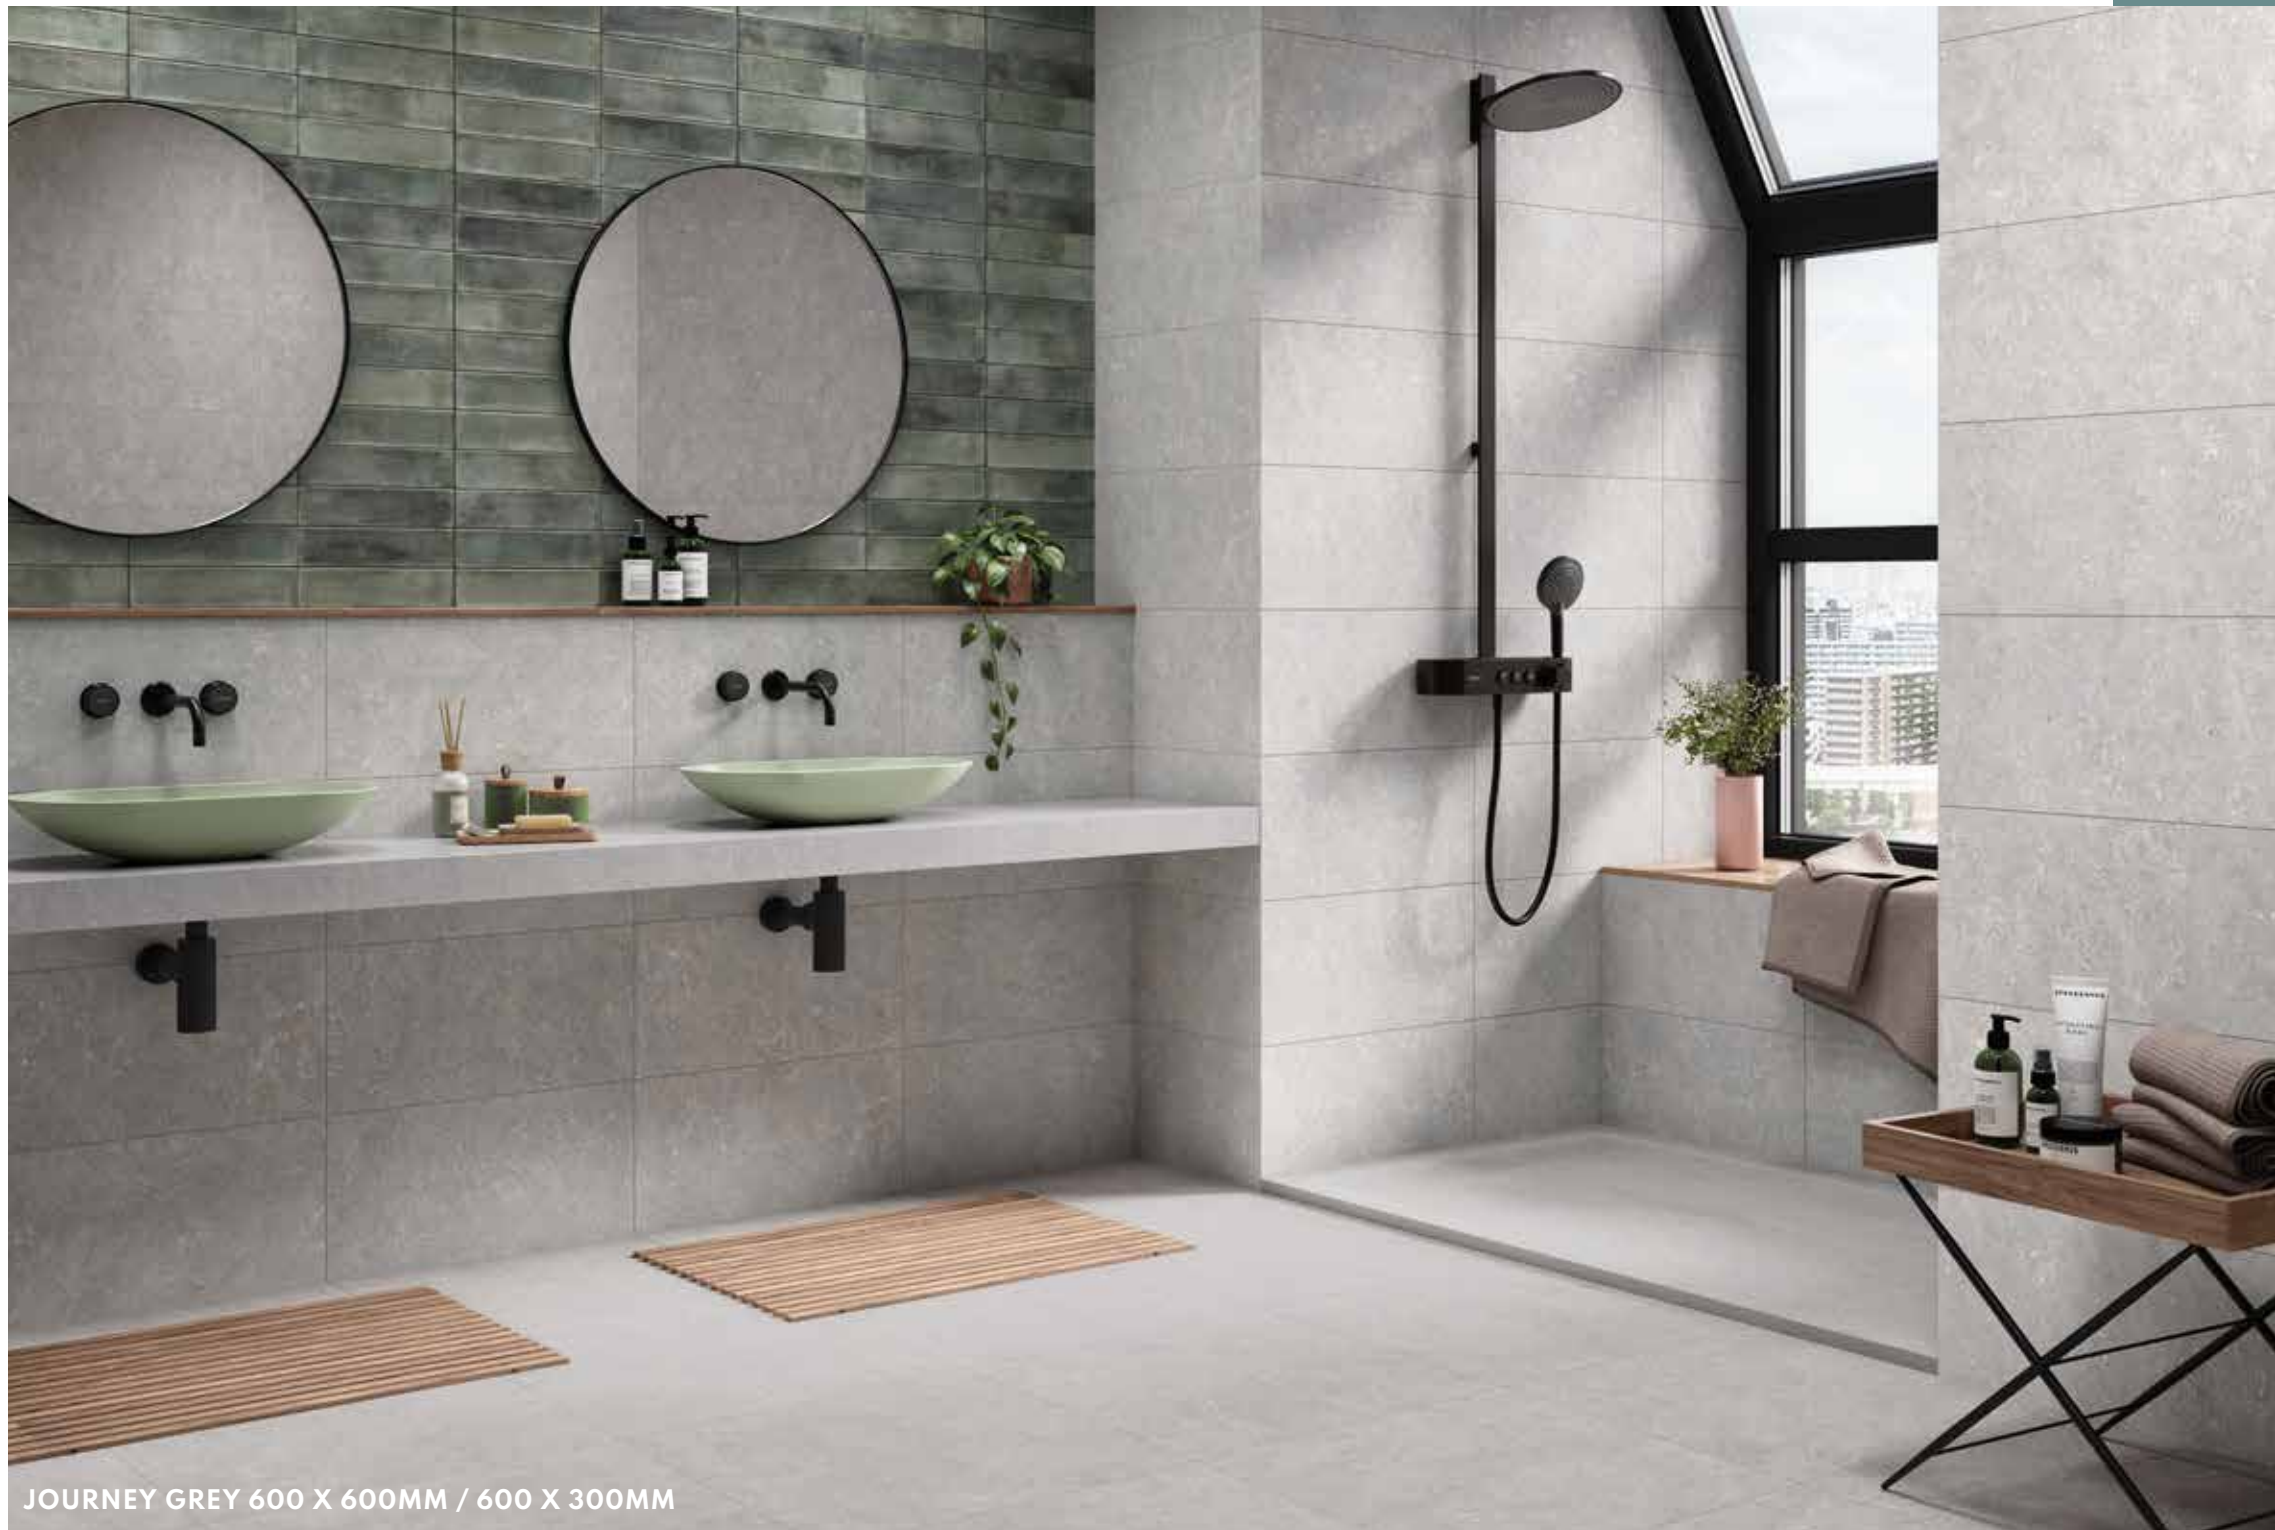

CHARACTERISTICS

EDGE PROFILE
RECTIFIED

MATERIAL
CERAMIC (WALL) / PORCELAIN (FLOOR)

THICKNESS
9.1MM (WALL) / 9.4MM (FLOOR)

FINISH
MATT

SHADE VARIATION
MODERATE

WALL &
DÉCOR
595 X 295MM

FLOOR
& WALL
595 X 595MM