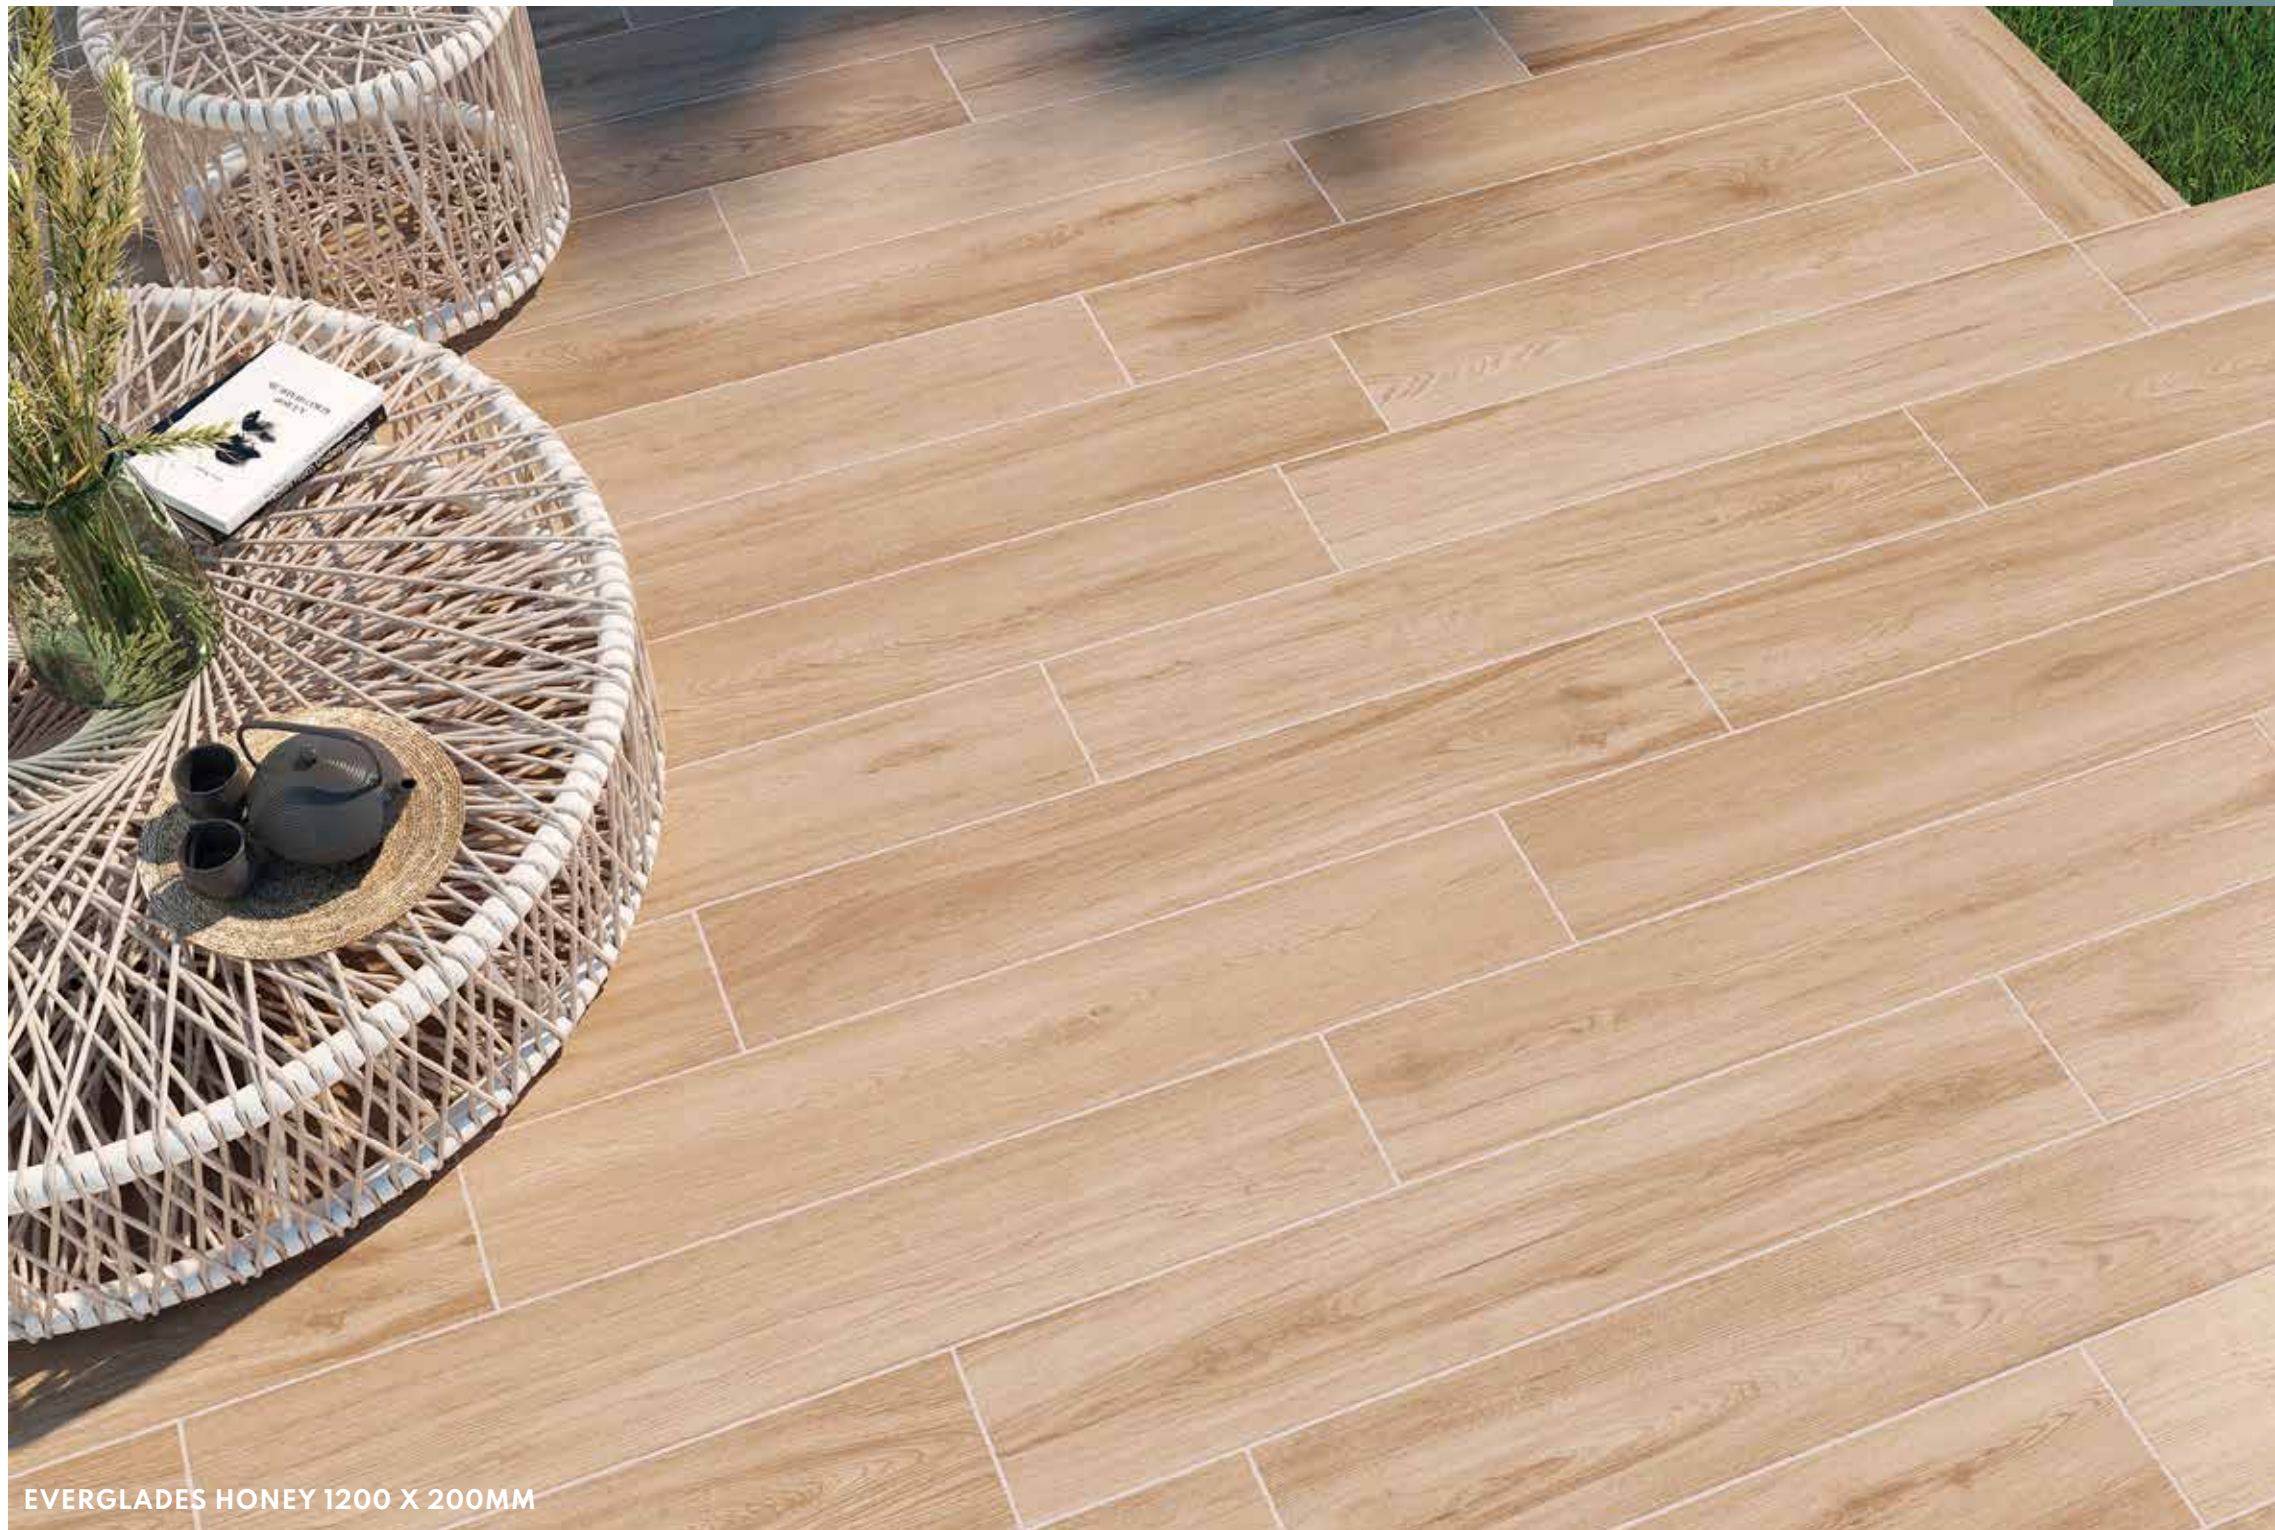

EVERGLADES HONEY 1200 X 200MM

FLOOR & WALL

HONEY

NATURAL

SILVER

WHITE

EVERGLADES

IT IS A WOOD OF GREAT RICHNESS DUE TO ITS CLEAR AND NEUTRAL TONES. A WOOD WITHOUT LARGE COLOUR SHADING BUT GRAIN VARIABILITY, CAPABLE OF ADAPTING TO ANY INTERIOR AND EXTERIOR SPACE AND ANY TYPE OF DECORATION, FROM THE MOST MINIMAL TO THE MOST RUSTIC AND VINTAGE.