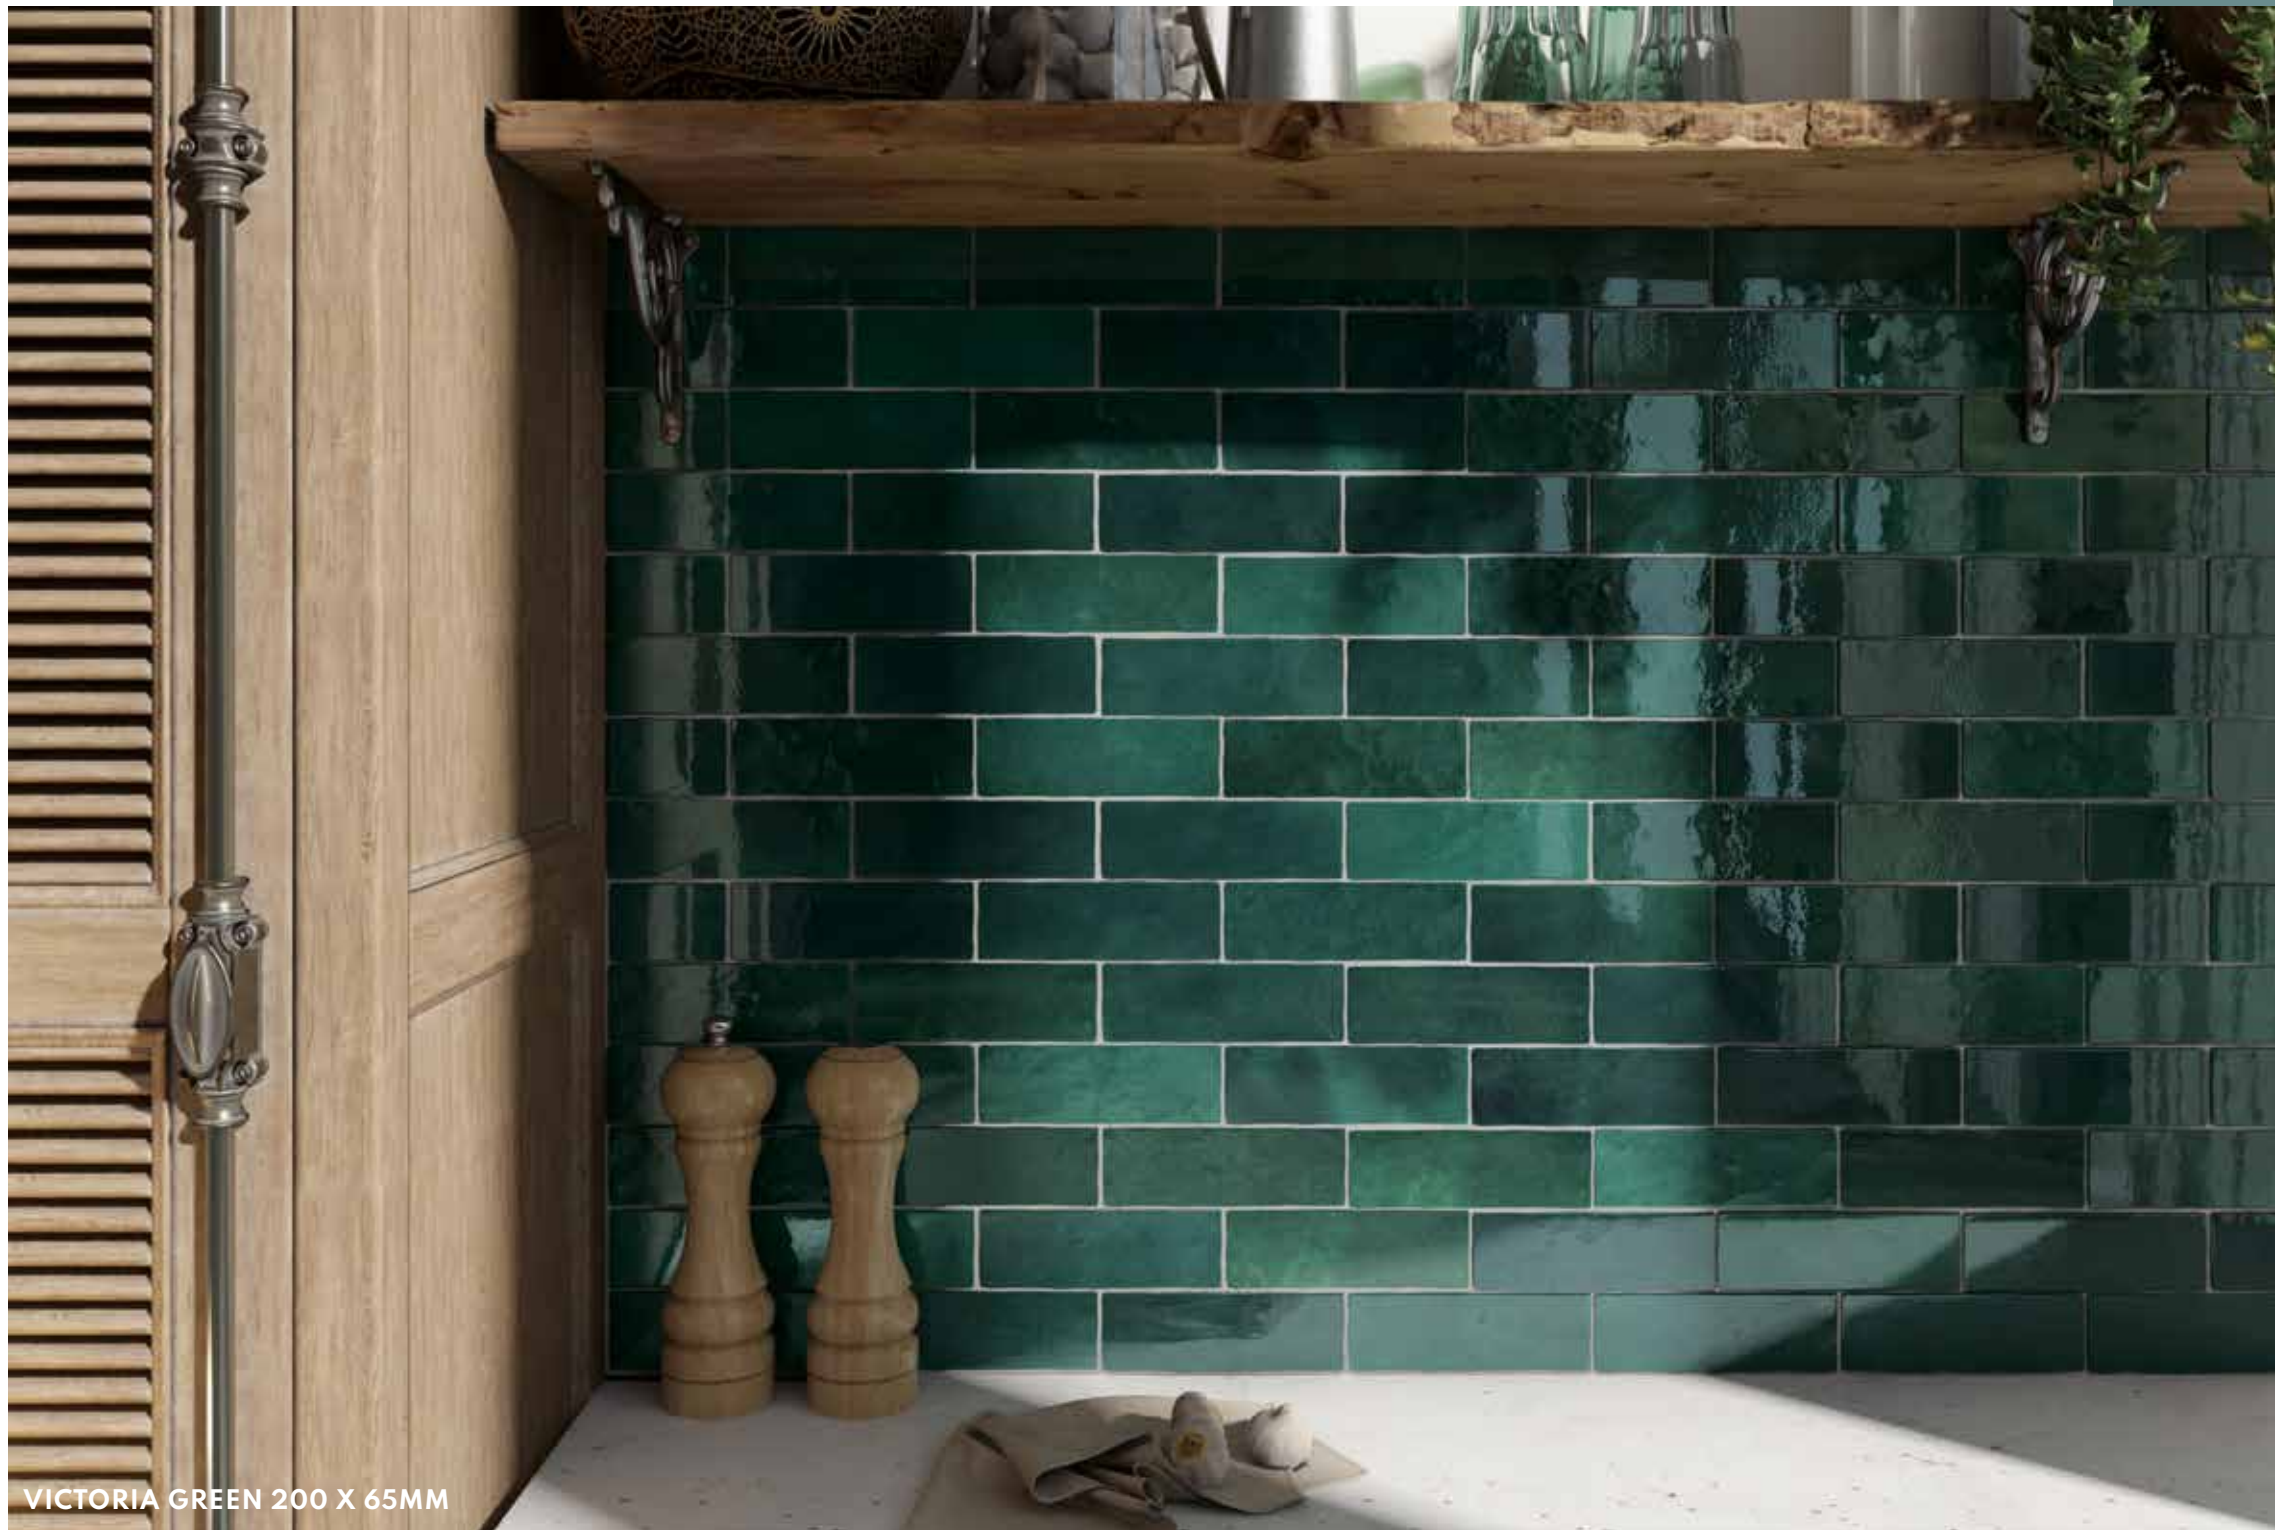

EDGE PROFILE
RECTIFIED

MATERIAL
PORCELAIN

THICKNESS
10MM

FINISH
MATT

SHADE VARIATION
MODERATE

FLOOR & WALL
600 X 300MM

FLOOR & WALL
600 X 600MM

VICTORIA GREEN 200 X 65MM

WALL

VICTORIA

VICTORIA IS A SMALL FORMAT WALL TILE WITH VARIATION IN COLOUR. THAT IS WHAT MAKES IT VERY EYE-CATCHING AND UNIQUE.

CHARACTERISTICS

EDGE PROFILE
NON-RECTIFIED

MATERIAL
CERAMIC

THICKNESS
9MM

FINISH
GLOSS

SHADE VARIATION
HIGH

WALL
200 X 65MM

WATERCOLOUR GREEN & WHITE 150 X 50MM

WALL

WHITE

BEIGE

BLUE

GREEN

GREY

WATERCOLOUR

WITH A PALETTE OF FIVE COLOURS, WATERCOLOUR IS A FANTASTIC SMALL FORMAT RANGE SUITABLE FOR ALL APPLICATIONS DUE TO ITS PORCELAIN MATERIAL. THE SUPER GLOSSY FINISH REALLY MAKES THIS RANGE STAND OUT ALONGSIDE THE VARIATION BETWEEN TILES.