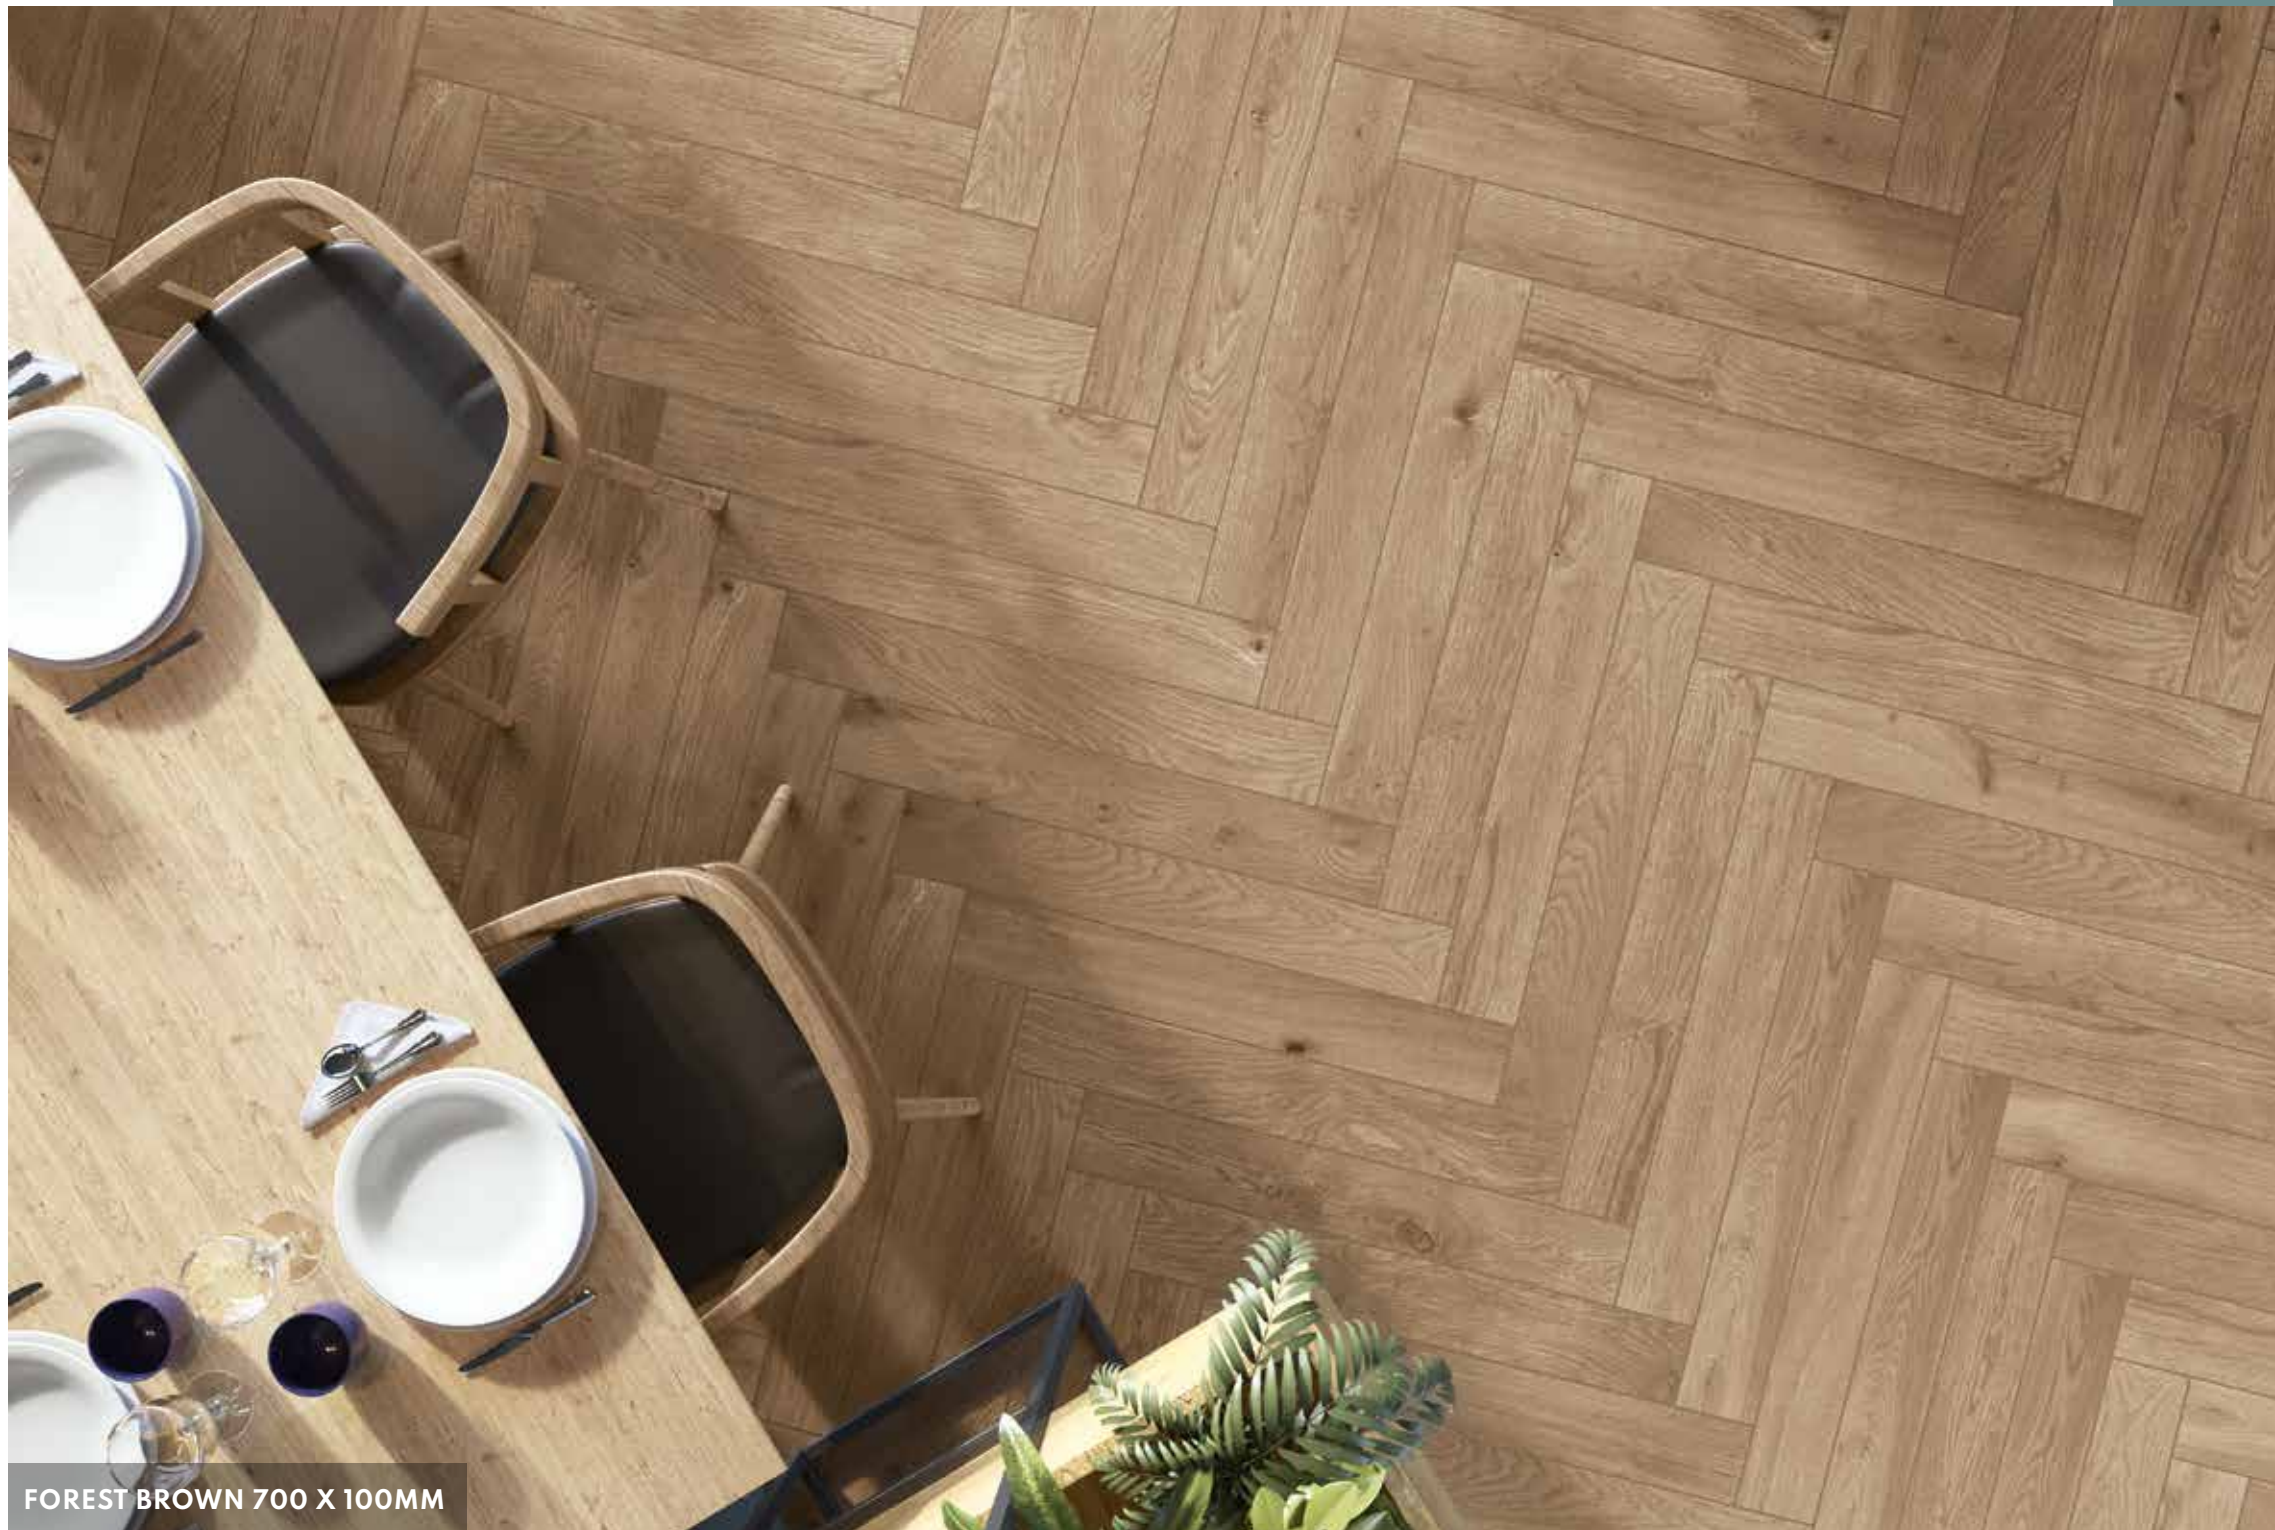

EDGE PROFILE
RECTIFIED

MATERIAL
PORCELAIN

THICKNESS
10MM

FINISH
MATT

SHADE VARIATION
MODERATE

FLOOR
& WALL
900 X 900MM

FOREST BROWN 700 X 100MM

FLOOR & WALL