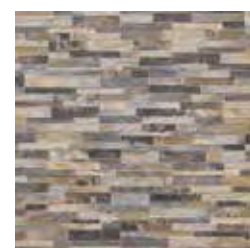

MULTICOLOUR