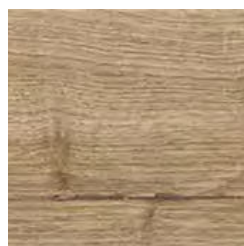

EDGE PROFILE
RECTIFIED

MATERIAL
PORCELAIN

THICKNESS
10MM

FINISH
MATT

SHADE VARIATION
MODERATE

FLOOR
& WALL
900 X 900MM

FOREST BROWN 700 X 100MM

FLOOR & WALL