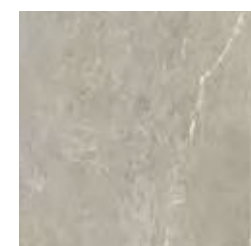

SOAPSTONE

ALPS

ROCK STONE EFFECT PORCELAIN TILE OFFERS A RUGGED AND NATURAL LOOK OF STACKED STONES, PERFECT FOR CREATING A RUSTIC AND EARTHY AMBIANCE IN ANY SPACE, WHILE BEING MORE DURABLE AND EASIER TO MAINTAIN THAN NATURAL STONE.

CHARACTERISTICS

EDGE PROFILE
RECTIFIED

MATERIAL
PORCELAIN

THICKNESS
6.5MM

FINISH
MATT

SHADE VARIATION
HIGH

FLOOR
& WALL
1200 X 600MM