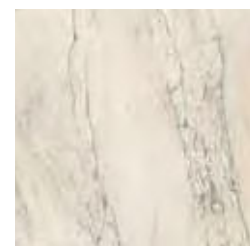

FLOOR & WALL

MACAUB

ALPS

ROCK STONE EFFECT PORCELAIN TILE OFFERS A RUGGED AND NATURAL LOOK OF STACKED STONES, PERFECT FOR CREATING A RUSTIC AND EARTHY AMBIANCE IN ANY SPACE, WHILE BEING MORE DURABLE AND EASIER TO MAINTAIN THAN NATURAL STONE.

CHARACTERISTICS

EDGE PROFILE
RECTIFIED

MATERIAL
PORCELAIN

THICKNESS
6.5MM

FINISH
MATT

SHADE VARIATION
HIGH

FLOOR
& WALL
1200 X 600MM